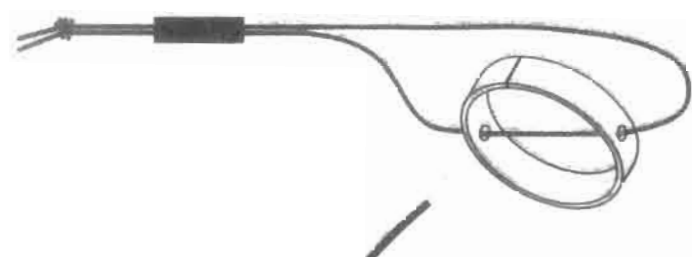

Holder for No.2048 PEAK EYE LUPE

Only for A48D, A60D, A80D

Holder

Lupe

1.

2.

3.