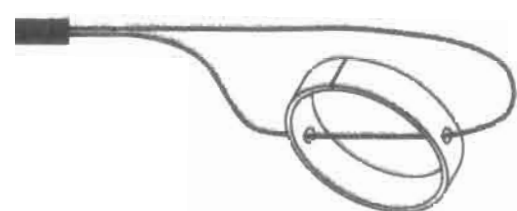

Holder for No.2048 PEAK EYE LUPE

Only for A48D, A60D, A80D

Holder

Lupe

1.

2.

3.