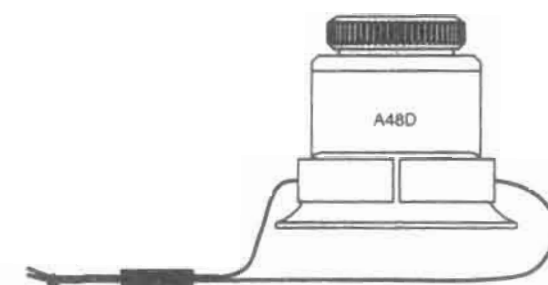

Holder for No.2048 PEAK EYE LUPE

Only for A48D, A60D, A80D

Holder

Lupe

1.

2.

3.